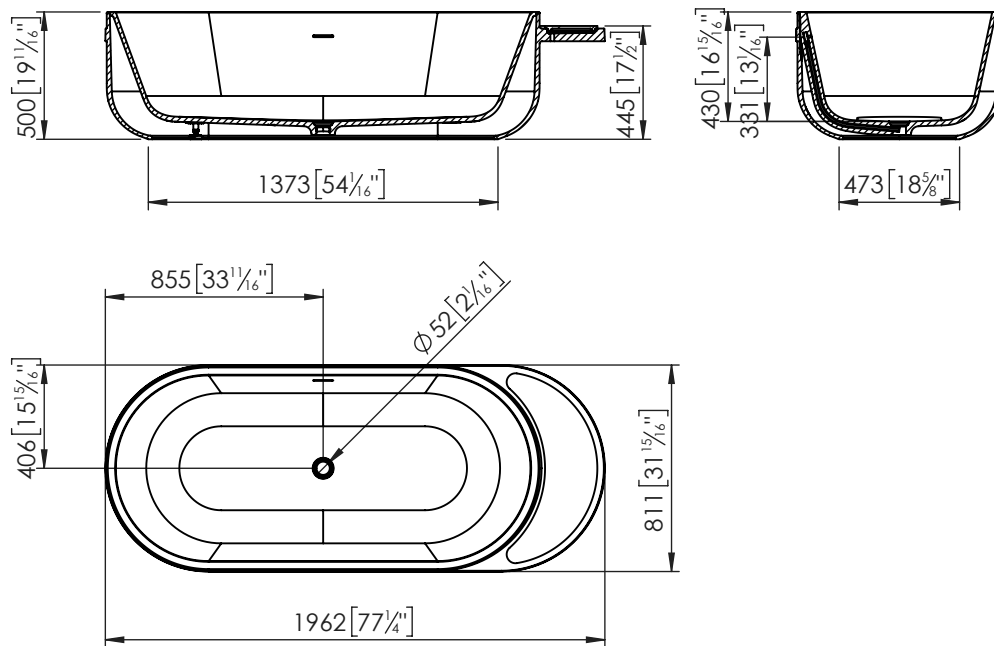

ARO

ARO BL. KRION CEN BL. KRION 195X80
100170992

Technical Information

- Installation: free standing
- Height: 500 mm
- Width: 811 mm
- Length: 1962 mm
- Net Weight: 125.4 Kg
- Volumen: 294 L

Notes

All product dimensions are nominal and tolerances of the product may vary within an established range. All measurements of the technical drawings are expressed in mm[in].